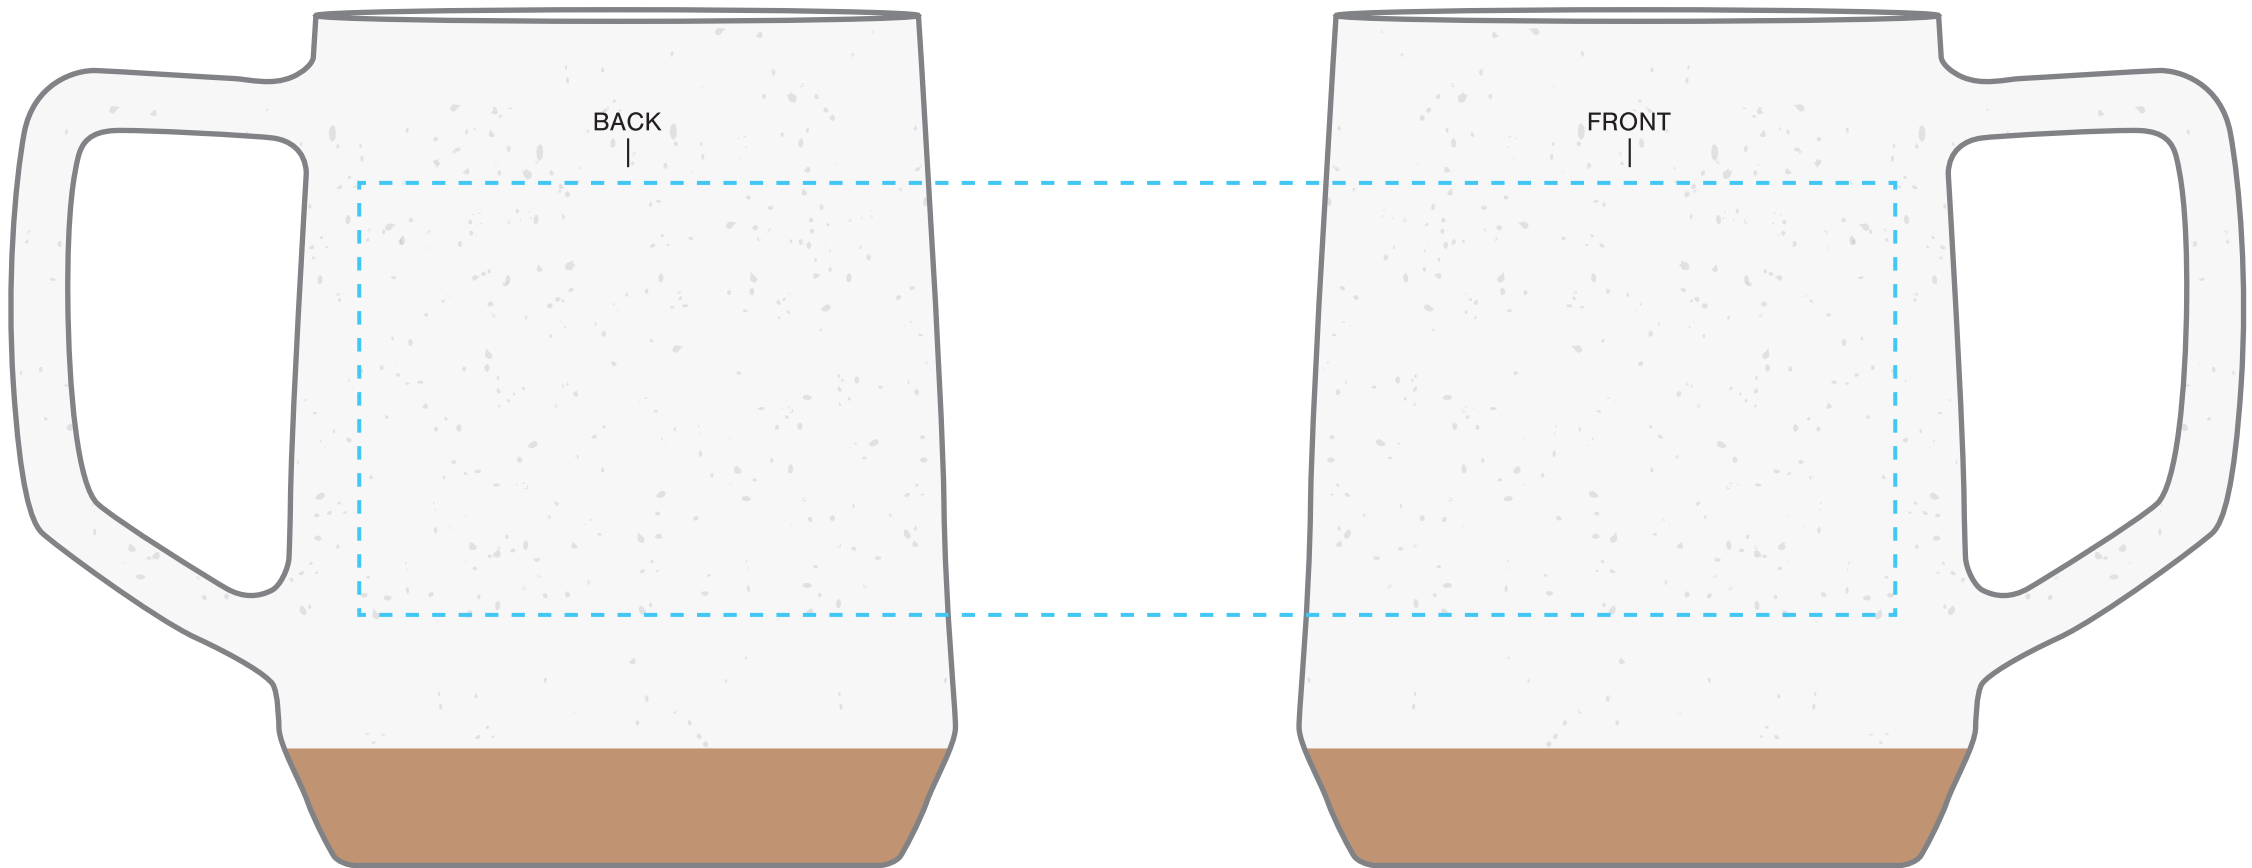

SCREENPRINT

IMPRINT AT 100%

INSTRUCTIONS:

1. OPEN TEMPLATE IN ADOBE ILLUSTRATOR OR YOUR PREFERRED GRAPHICS EDITOR.
2. PLACE ARTWORK IN DESIGNATED AREA.
3. SUBMIT YOUR FINAL DESIGN TO OUR VIRTUAL TEAM FOR MOCKUPS OR DIRECTLY TO OUR ORDER PROCESSING TEAM FOR PROOFS.

****CIRCLES/SQUARES WILL WARP ON TAPERED ITEM****

12 OZ CEDAR MUG

AVAILABLE IMPRINT AREA = 2.25" h x 2.75" w x 8" wrap

NOT A PROOF — FOR CONCEPT PURPOSES ONLY

DESIGNATE PMS# TO CORRESPONDING COLOR #. USE PMS COLORS AND OUTLINE ANY FONTS BEFORE SUBMITTING WITH YOUR ORDER.